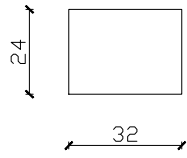

PROSPECT SOLO 24x12 gr. 60 [mm]

kostki pojedyncze

PROSPECT SOLO gr. 60 [mm]

PROSPECT SOLO gr. 60 [mm]

PROSPECT SOLO gr. 60 [mm]

PROSPECT SOLO gr. 60 [mm]
NATURYT

PROSPECT SOLO gr. 60 [mm]
NATURYT

PROSPECT SOLO 32x24 gr. 60 [mm]

PROSPECT SOLO 32x24 gr. 60 [mm]