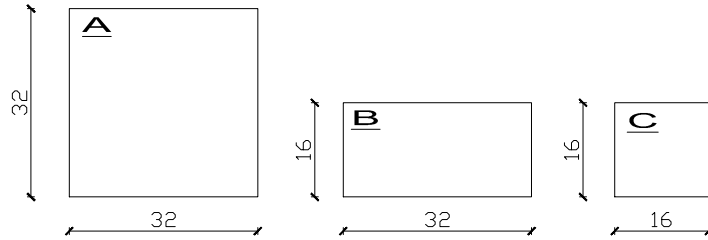

PROSPECT SOLO 24x12 gr. 60 [mm]

kostki pojedyncze

PROSPECT SOLO gr. 60 [mm]

PROSPECT SOLO gr. 60 [mm]

PROSPECT SOLO gr. 60 [mm]

PROSPECT SOLO gr. 60 [mm]
NATURYT

PROSPECT SOLO gr. 60 [mm]
NATURYT

PROSPECT SOLO 32x24 gr. 60 [mm]

PROSPECT SOLO 32x24 gr. 60 [mm]