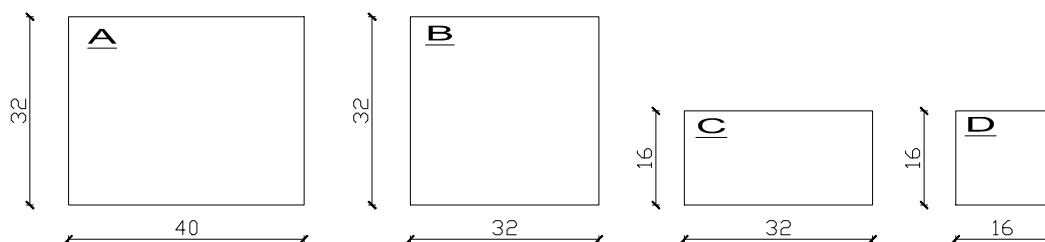

PROSPECT SOLO 24x12 gr. 60 [mm]

kostki pojedyncze

PROSPECT SOLO gr. 60 [mm]

PROSPECT SOLO gr. 60 [mm]

PROSPECT SOLO gr. 60 [mm]

PROSPECT SOLO gr. 60 [mm]
NATURYT

PROSPECT SOLO gr. 60 [mm]
NATURYT

PROSPECT SOLO 32x24 gr. 60 [mm]

PROSPECT SOLO 32x24 gr. 60 [mm]